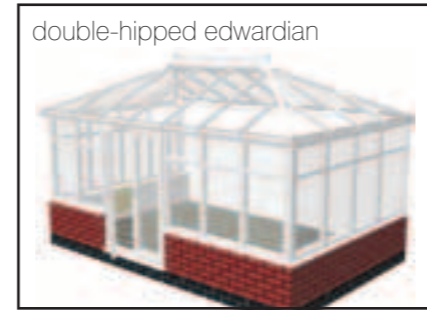

conservatory style & design

From the widely popular Victorian to the modern Gable or the increasingly popular Orangery, the choice is yours.

Complement your home by selecting the most suitable look, or opt for a bespoke design to achieve a highly personalised style.