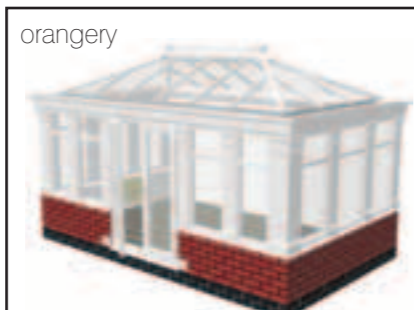

conservatory style & design

From the widely popular Victorian to the modern Gable or the increasingly popular Orangery, the choice is yours.

Complement your home by selecting the most suitable look, or opt for a bespoke design to achieve a highly personalised style.