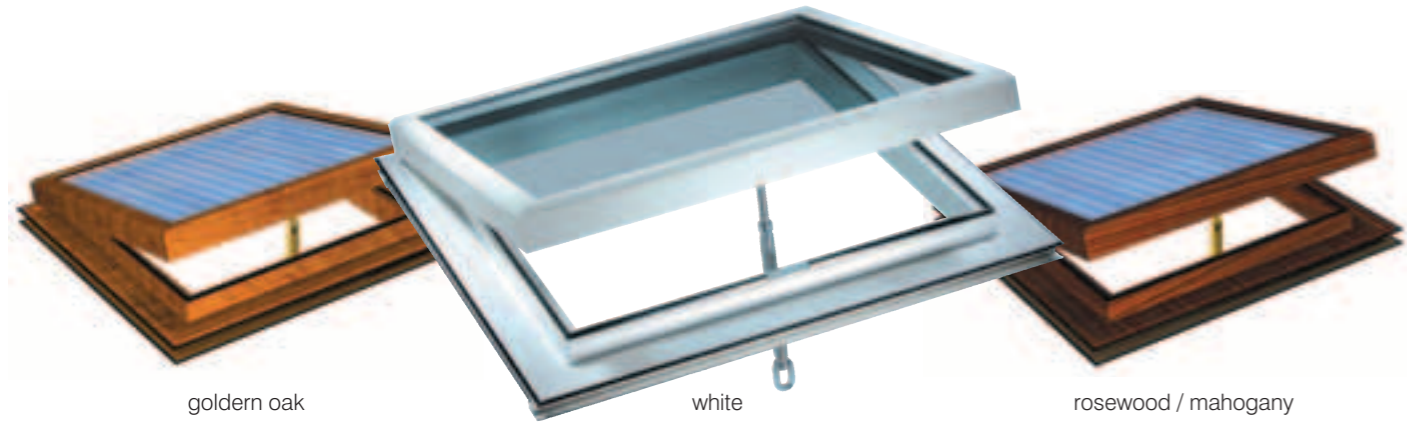

golden oak

roof vents

Roof vents are the ideal solution to control the air flow in your conservatory.

Available in PVC and aluminium, manually operated or electrically controlled (with optional rain sensor for optimum protection), they are designed to fit seamlessly into your roof.

With an integrated drainage system, these quality engineered products hold BBA certification.